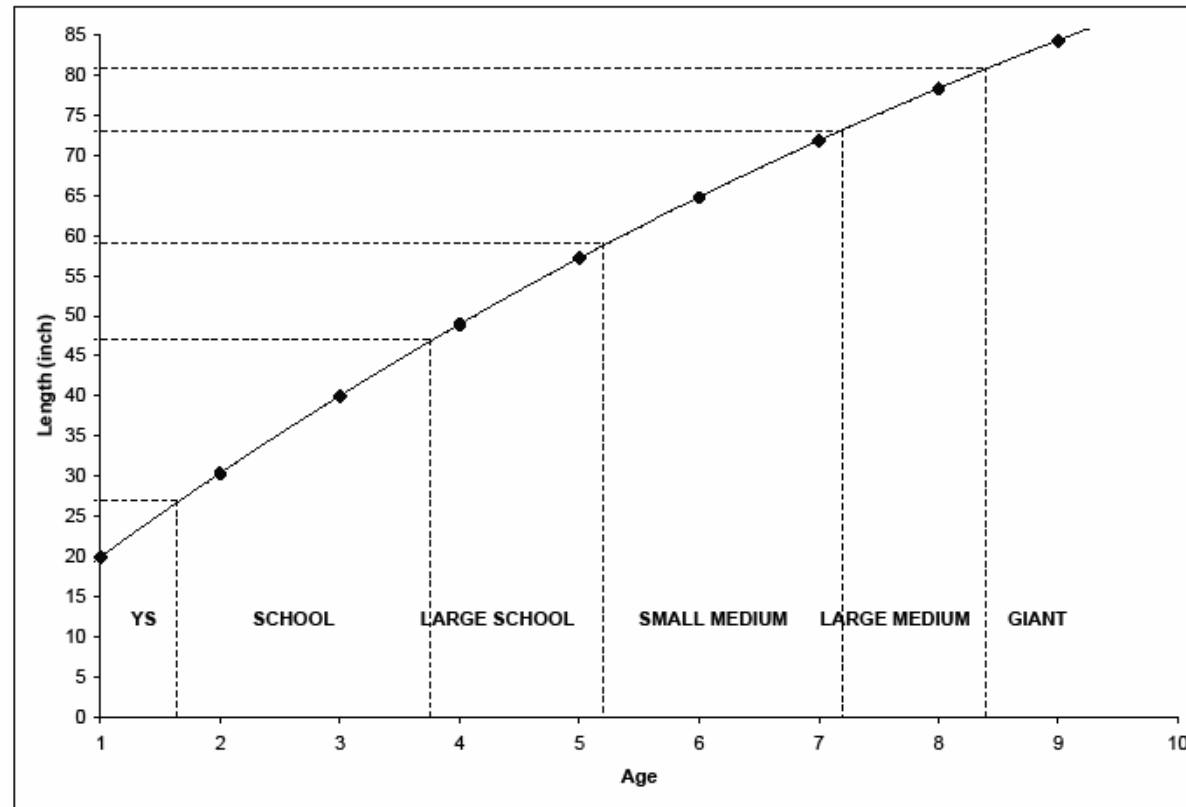

BFT Size at Age

(curved fork length)

Source: SCRS