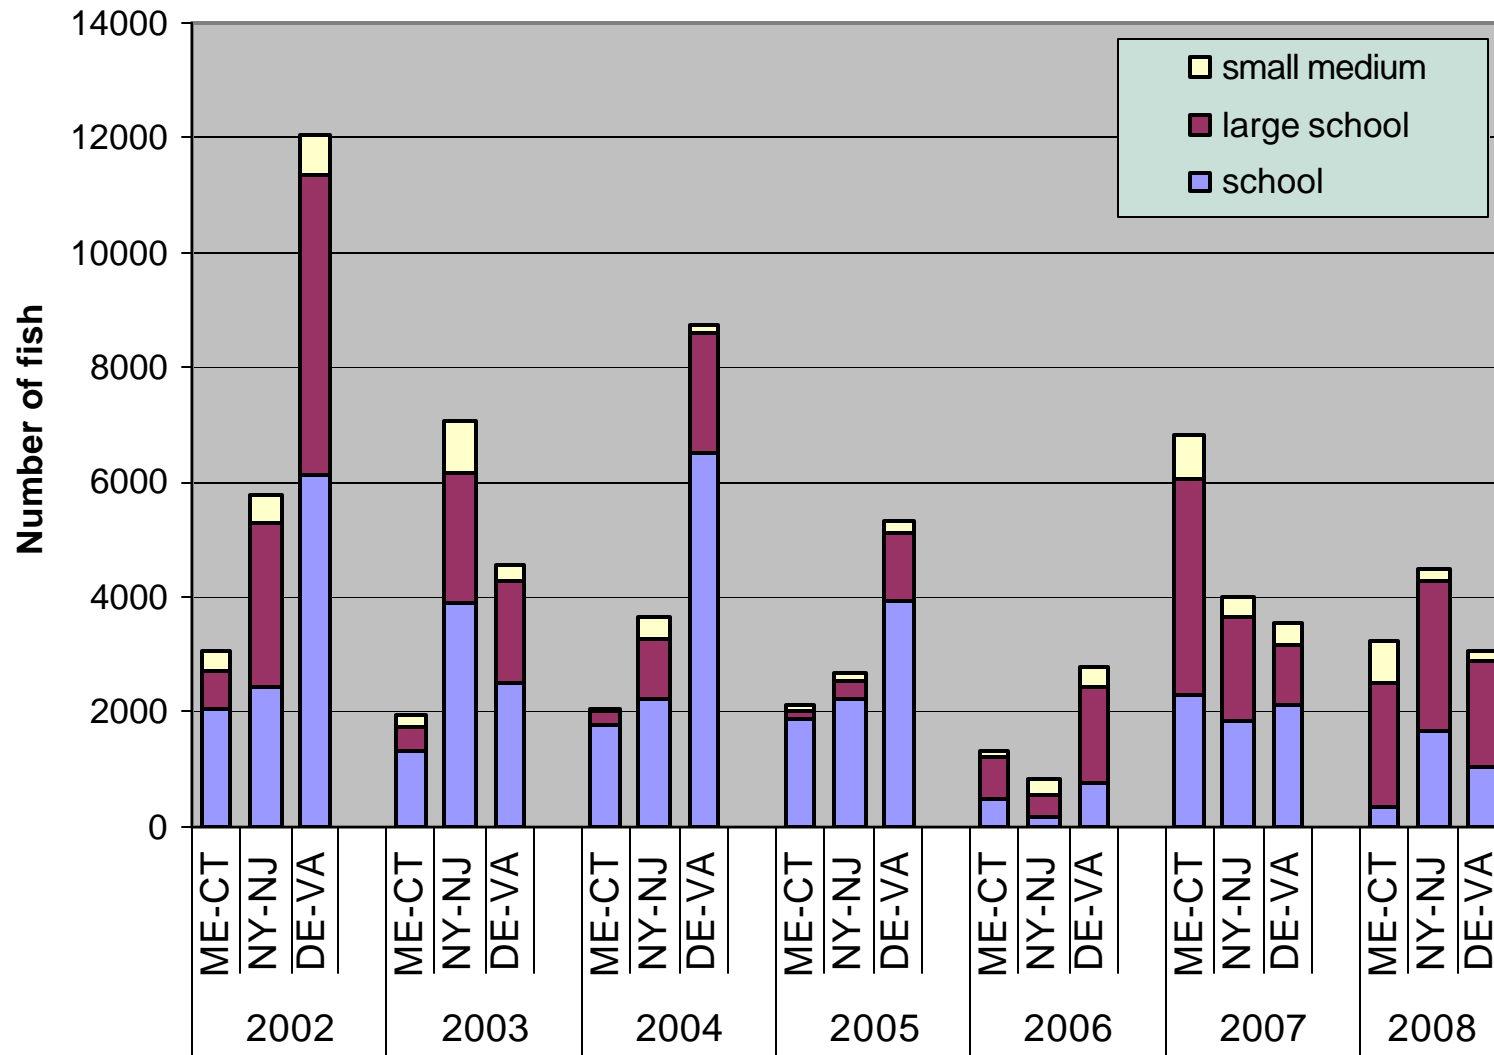

Recreational Landings by Area

Data source: LPS (for ME-VA only)